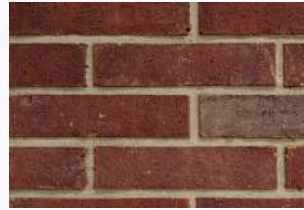

Ladrillo Azteca 60

6 x 24 x 12 cm

Magma*

LADRILLOS

Ladrillo Azteca COCE

7.5 x 28 x 14 cm

Pedido mínimo de 50,000 piezas en decorados especiales para su fabricación.

*Colores bajo pedido

Decorativo-Estructural

100% Barro Natural